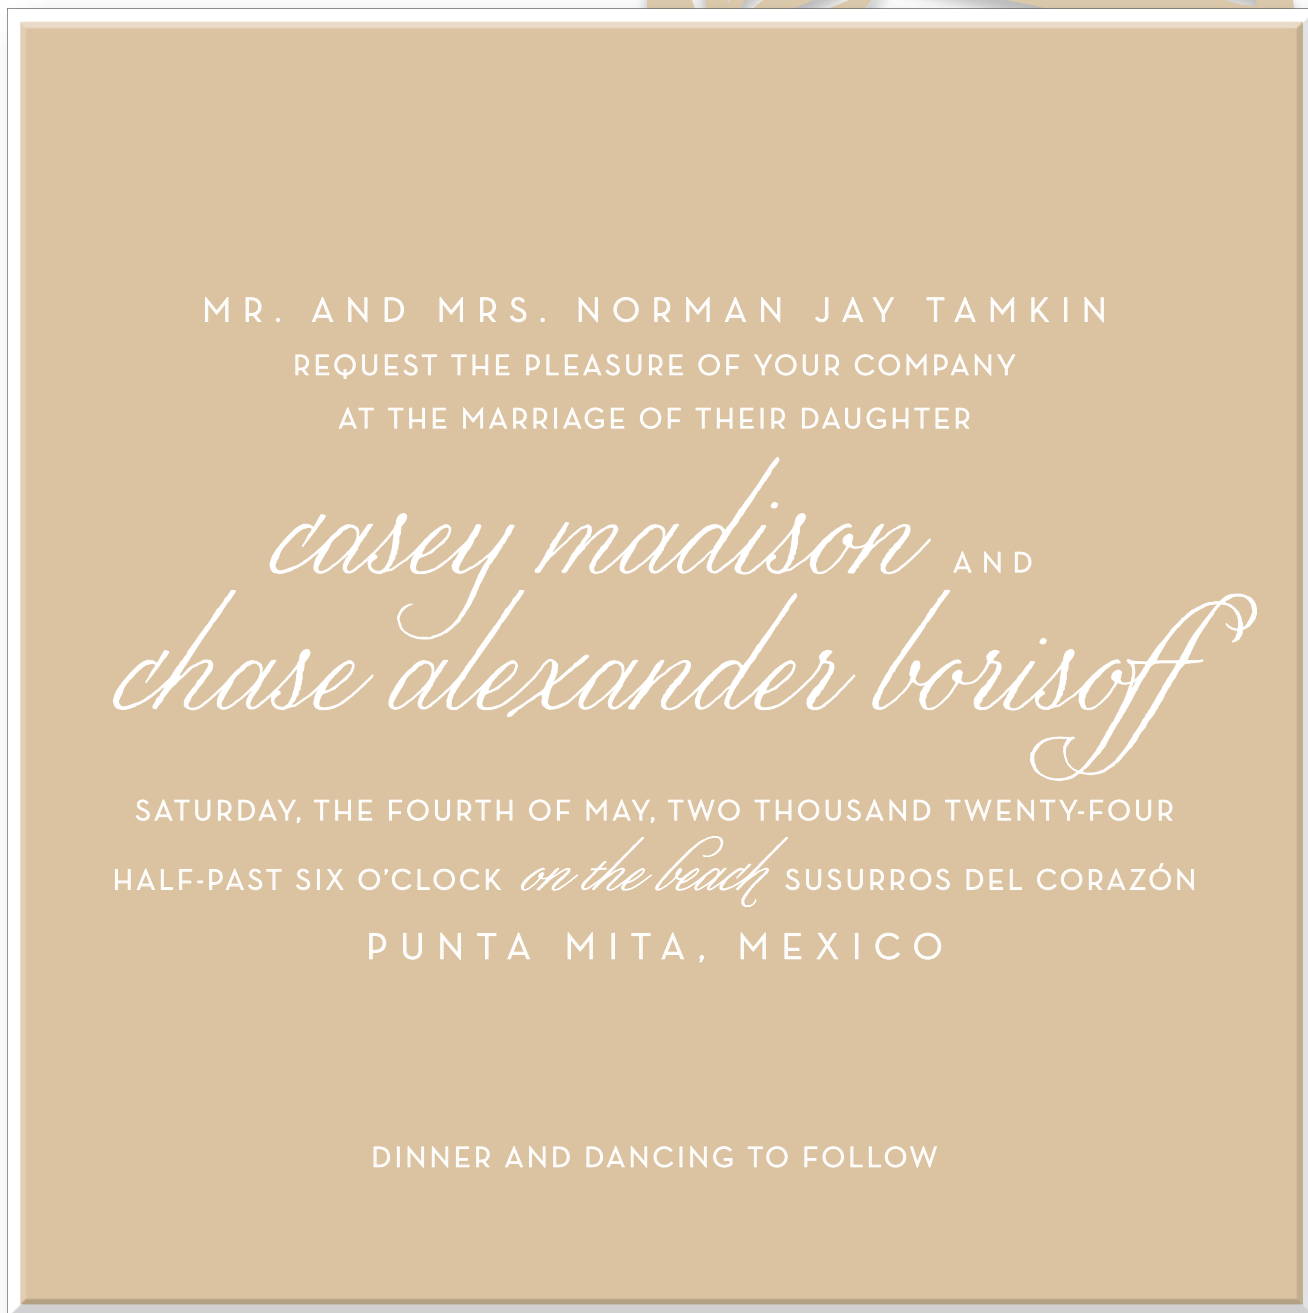

TAMKIN INVITATION |

- White foil on tan card with white beveled edge
- Lasercut sleeve in tan with monogram
- White addressing and details on envelope

TAMKIN INVITATION |

- White foil on tan card with white beveled edge
- Lasercut sleeve in tan with monogram
- White addressing and details on envelope